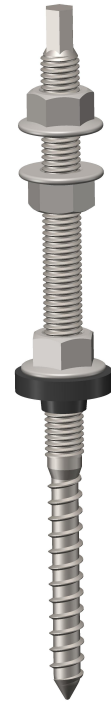

**D rail 01A#**

**Hanger bolt  
M10\*200**

**Roof hook 2W# size  
Model: AS-RH-02W**

**The screw for tile rooftop**

**The screw for tin rooftop**

**Roof hook 2# size  
Model: AS-RH-02**

**Self Drilling Bolt**