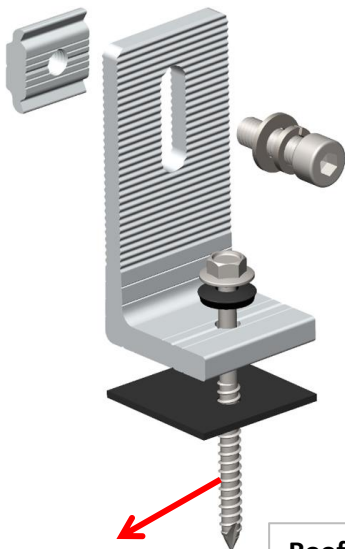

**D rail 01A#**

**Hanger bolt  
M10\*200**

**Roof hook 2W# size  
Model: AS-RH-02W**

**The screw for tile rooftop**

**The screw for tin rooftop**

**Roof hook 2# size  
Model: AS-RH-02**

**Self Drilling Bolt**