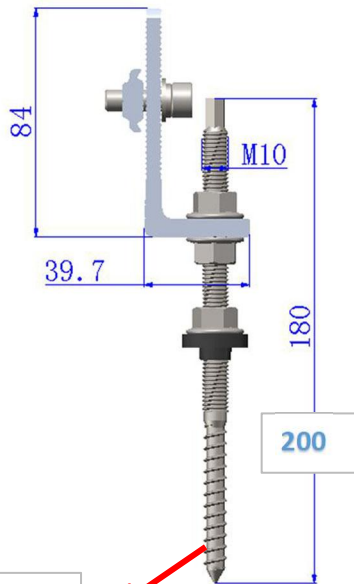

**D rail 01A#**

**Hanger bolt  
M10\*200**

**Roof hook 2W# size  
Model: AS-RH-02W**

**The screw for tile rooftop**

**The screw for tin rooftop**

**Roof hook 2# size  
Model: AS-RH-02**

**Self Drilling Bolt**